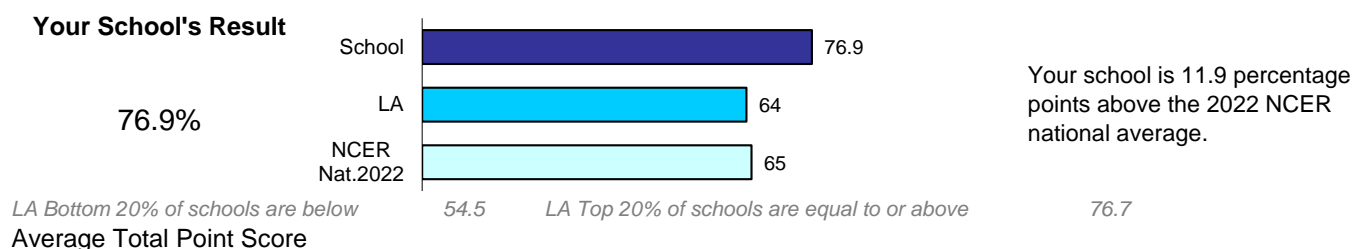

Headline Performance Report 2022

Fulmer Infant School

This report includes NCER 2022 "emerging National" results, and will be updated with official 2022 National results, and KS2 progress scores, when this data is available

Early Years Foundation Stage Results

Percentage of pupils achieving a Good Level of Development

Phonics Check

Year 1 - Percentage of pupils achieving the expected standard

Key Stage 1

Percentage of pupils achieving at least the Expected standard in Reading